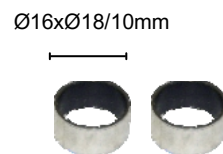

EB4
Bush

CALIPER TAPPET REPAIR KIT (69mm)

APPLICATION: SN6 / SN7 / SK7

STP NO: 1K0003

OEM NO:

EK15/ET41
Tappet and Boot

EB4
Bush

CALIPER TAPPET REPAIR KIT (74mm)