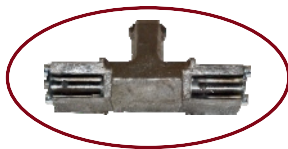

EK39
Eccentric Seal Ø28*Ø63*14mm

CALIPER LEVER REPAIR KIT (LEFT - RIGHT)

STP NO: 2M0132

OEM NO:

ET162
Lever

APPLICATION: DUCO

ET154
Pin Ø16*39mm

ES39
Lever Bearing 37,5*33mm