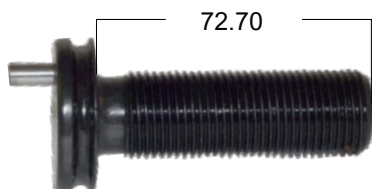

CALIPER CALIBRATION BOLT

APPLICATION: 17,5

STP NO: 3W0012

OEM NO:

ET190
Calibration Bolt