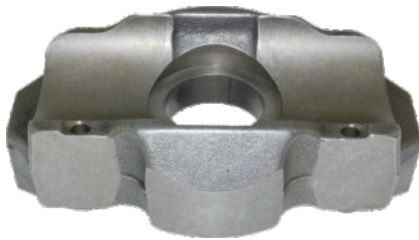

CALIPER BRIDGE

STP NO: 3W0063

OEM NO:

ET230
Bridge

APPLICATION: Maxx22