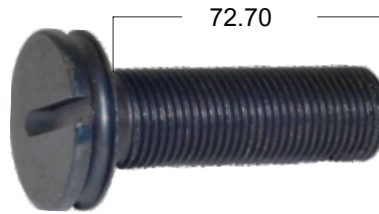

**CALIPER CALIBRATION BOLT
(SLOTTED)**

APPLICATION: 17,5

STP NO: 3W0013

OEM NO:

ET192
Calibration Bolt