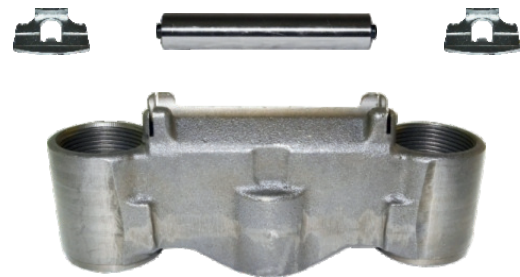

CALIPER COMPLETE SET

**APPLICATION: MB ACTROS SET
(NEW MODEL)**

STP NO: 1K0183

OEM NO:

1K0064