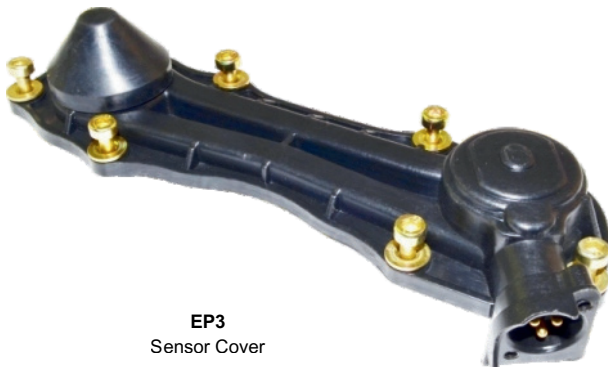

STP NO: 1K0065

OEM NO:

APPLICATION: SB / SK / SN

EP1
Sensor Cover

**CALIPER SENSOR COVER
(3 SOCKET - 2 CABLE)**

STP NO: 1K0066

OEM NO:

APPLICATION: SB / SK / SN

EP2
Sensor Cover

EP21
Clip

**CALIPER SENSOR COVER
(3 SOCKET - 3 CABLE) (MERCEDES)**

STP NO: 1K0067

OEM NO:

APPLICATION: SB / SK / SN

EP3
Sensor Cover

EP21
Clip

**CALIPER SENSOR COVER
(3 SOCKET - 3 CABLE) (MAN)**

STP NO: 1K0068

OEM NO:

APPLICATION: SB / SN

EP4
Sensor CoverEP21
Clip**CALIPER SENSOR COVER
(WITHOUT SENSOR)**

STP NO: 1K0069

OEM NO:

APPLICATION: SK / SN