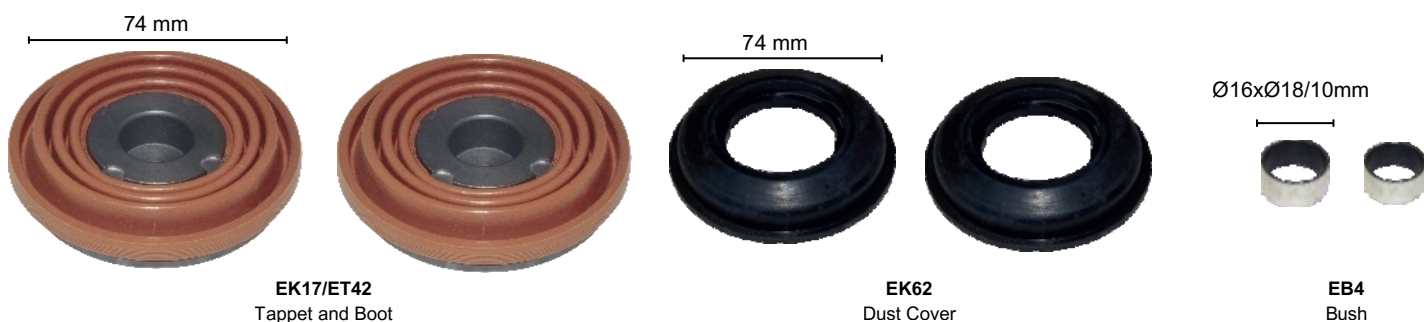

CALIPER TAPPET REPAIR KIT (74mm)

APPLICATION: SB5 / SB6 / SB7

STP NO: 1K0006-A

OEM NO: K000944-1448913-3434380400-980102630
81508226032-1759811-0004204882-K010604