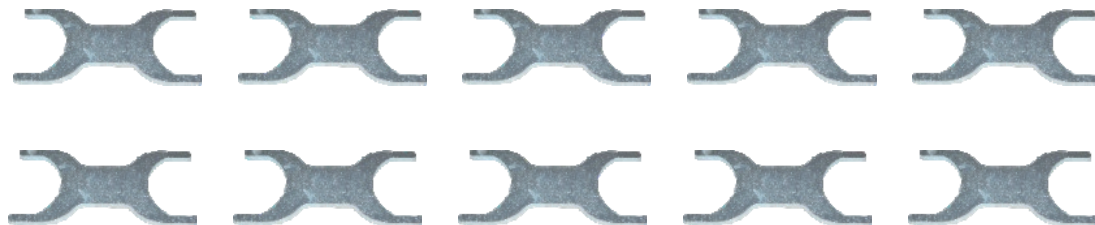

CALIPER LOCKING SHIM

APPLICATION: B DUCO
D DUCO

STP NO: 2M0176

OEM NO: 68322900PK10

ES29
Locking Shim 30*58*120mm