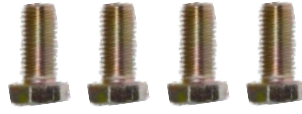

EC13
Screw M12*1,75*30mm