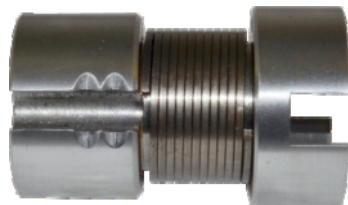

**CALIPER ADJUSTING MECHANISM
(RIGHT)**

APPLICATION: ELSA 1

STP NO: 2M0084

OEM NO:

ET129
Adjusting Mechanism Clutch