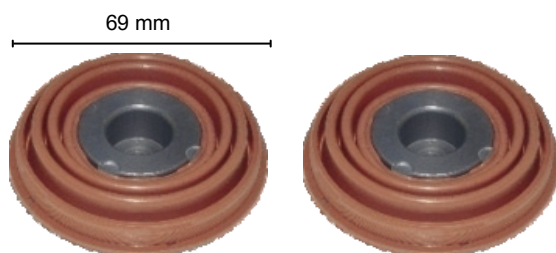

EB4
Bush

CALIPER TAPPET REPAIR KIT (69mm)

APPLICATION: SN6 / SN7 / SK7
NEW TYPE

STP NO: 1K0002-A

OEM NO: 0004204982-1689313-81508226031-1756389
K010603 K001300-K000366-K010603

EK15/ET41
Tappet and Boot

EK61
Dust Cover

EB4
Bush

CALIPER TAPPET REPAIR KIT (69mm)

APPLICATION: SN6 / SN7 / SK7

STP NO: 1K0003

OEM NO:

EK15/ET41
Tappet and Boot

EB4
Bush

CALIPER TAPPET REPAIR KIT (74mm)