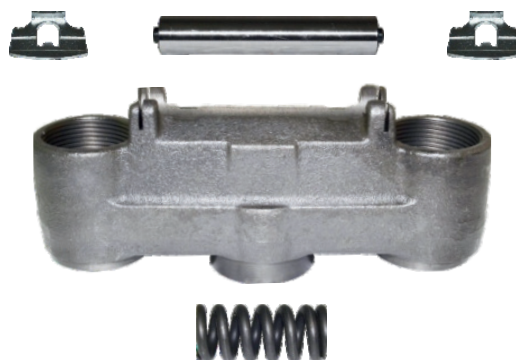

CALIPER COMPLETE SET

**APPLICATION: MAN TGA SET
(NEW MODEL)**

STP NO: 1K0181

OEM NO:

1K0034