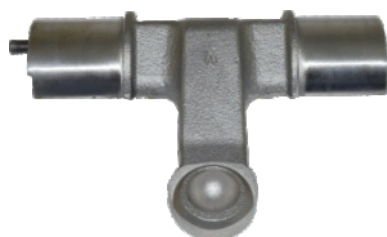

CALIPER LEVER (RIGHT)

STP NO: 2M0128

OEM NO:

ET159
Lever