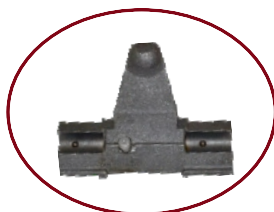

CALIPER LEVER (LEFT - RIGHT)

STP NO: 2M0122

OEM NO:

APPLICATION: ELSA 2

ET155
Lever

ET154
Pin Ø16*39mm

ES40
Lever Bearing 37,5*33mm

CALIPER LEVER (LEFT - RIGHT)