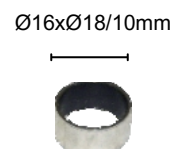

CALIPER TAPPET REPAIR KIT (69mm)

APPLICATION: SN6 / SN7 / SK7

STP NO: 1K0003

OEM NO:

EB4
Bush

CALIPER TAPPET REPAIR KIT (74mm)

APPLICATION: SB5

STP NO: 1K0004

OEM NO: I1370760065-A00042001382

CALIPER TAPPET REPAIR KIT (74mm)

APPLICATION: SB5 / SB6 / SB7

STP NO: 1K0005

OEM NO:

EB4
Bush