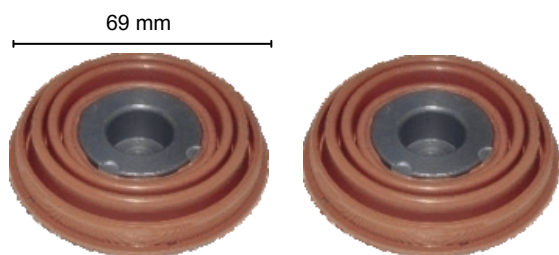

STP NO: 1K0007

OEM NO: II304130065-II179320065-0004200682-81508226007

CALIPER TAPPET REPAIR KIT (69mm)

STP NO: 1K0008

OEM NO:

APPLICATION: SL7 / SM7
NEW TYPE

EK15/ET43
Tappet and Boot

Ø15xØ17/ 7mm