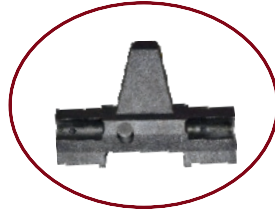

CALIPER LEVER (LEFT - RIGHT)

STP NO: 2M0123

OEM NO:

APPLICATION: ELSA 195
ELSA 225

CALIPER LEVER (LEFT - RIGHT)

STP NO: 2M0124

OEM NO:

APPLICATION: EX 225

CALIPER LEVER REPAIR KIT (LEFT)

STP NO: 2M0125

OEM NO: Sj4096 - MCK1398 - 85109975 - 3092258

APPLICATION: DUCO