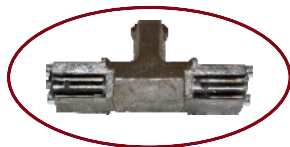

CALIPER LEVER REPAIR KIT (LEFT)

STP NO: 2M0131
OEM NO: Sj4108

ET162
Lever

APPLICATION: DUCO