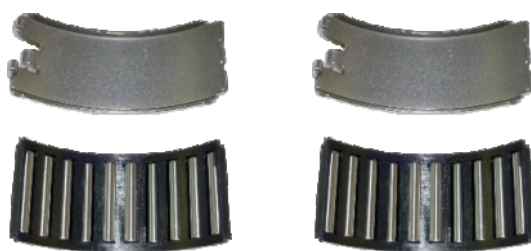

CALIPER PAD RETAINER

APPLICATION: 19,5(Duble Piston)

STP NO: 3W0060

OEM NO:

ER24
Roller Bearing