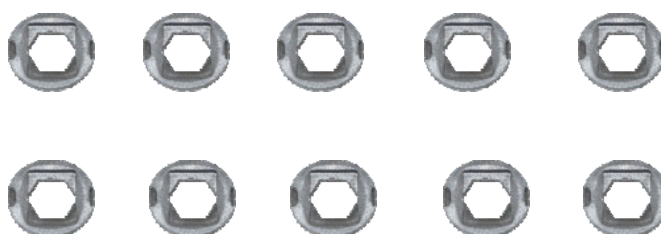

CALIPER LOCK WASHER

APPLICATION: 17,5 - 19,5 - 22,5

STP NO: 3W0018

OEM NO:

ET189
Lock Washer