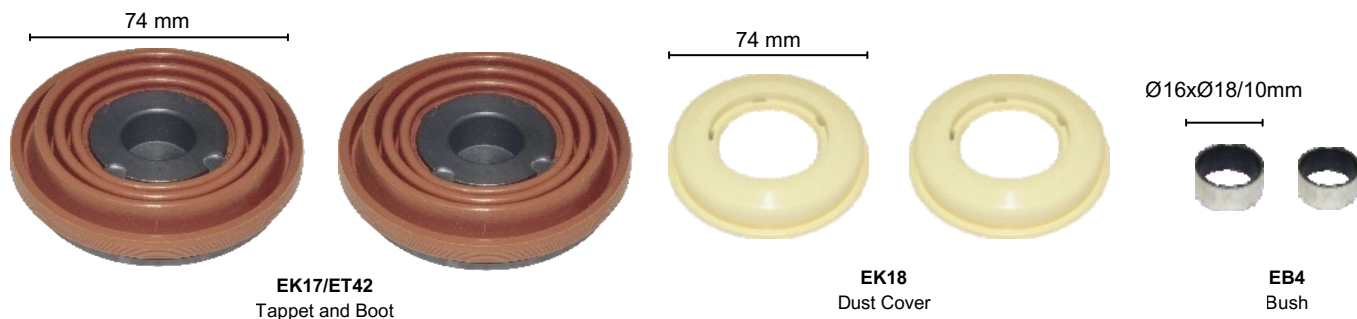

OEM NO:

EK17/ET42
Tappet and Boot

EK16
Dust Cover

EB4
Bush

CALIPER TAPPET REPAIR KIT (74mm)

APPLICATION: SB5 / SB6 / SB7

STP NO: 1K0006

OEM NO: K000944-1448913-3434380400-980102630
81508226032-1759811-0004204882