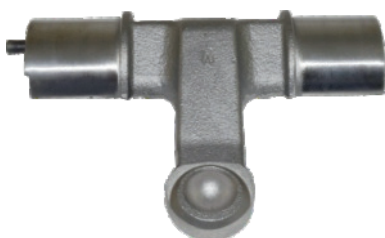

CALIPER LEVER REPAIR KIT (RIGHT)

STP NO: 2M0126

OEM NO: Sj4097 - MCK1399 - 85109976
3092259 -21109754

ET159
Lever