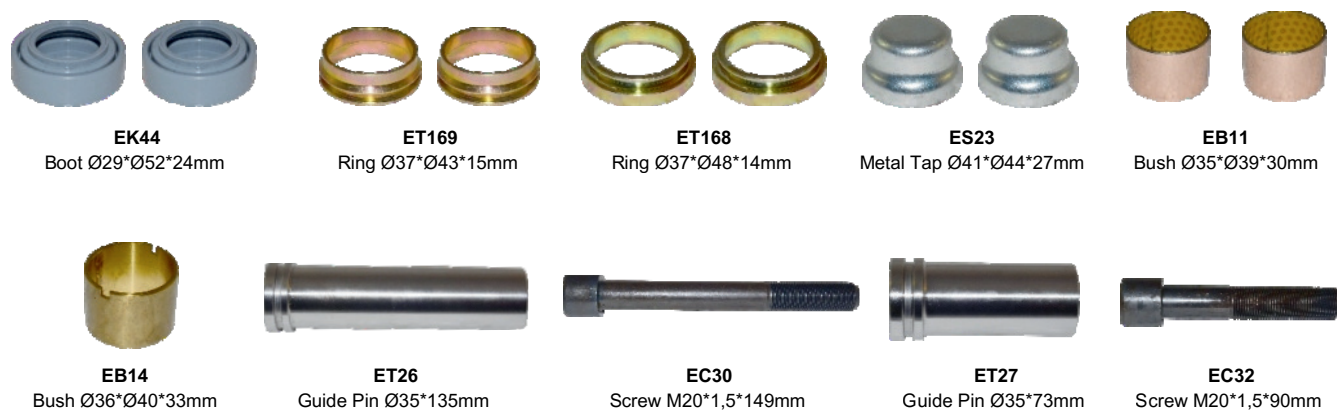

CALIPER REPAIR KIT

APPLICATION: ELSA 1

STP NO: 2M0154

OEM NO: MCK1102 - 81.50802.6017 -
81.50802.6020 81.50802.6021