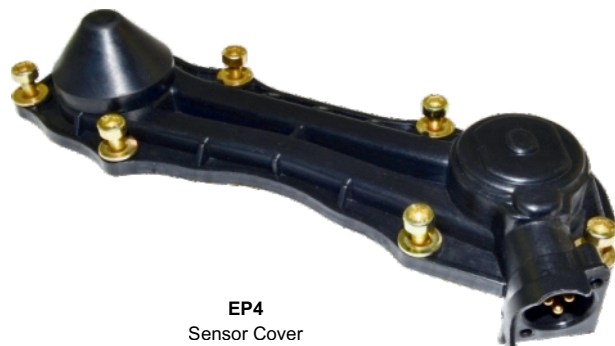

STP NO: 1K0065

OEM NO:

APPLICATION: SB / SK / SN

EP1
Sensor Cover

**CALIPER SENSOR COVER
(3 SOCKET - 2 CABLE)**

STP NO: 1K0066

OEM NO:

APPLICATION: SB / SK / SN

EP2
Sensor Cover

EP21
Clip

**CALIPER SENSOR COVER
(3 SOCKET - 3 CABLE) (MERCEDES)**

STP NO: 1K0067

OEM NO:

APPLICATION: SB / SK / SN

EP3
Sensor Cover

EP21
Clip

**CALIPER SENSOR COVER
(3 SOCKET - 3 CABLE) (MAN)**

STP NO: 1K0068

OEM NO:

APPLICATION: SB / SN

EP4
Sensor CoverEP21
Clip**CALIPER SENSOR COVER
(WITHOUT SENSOR)**

STP NO: 1K0069

OEM NO:

APPLICATION: SK / SN