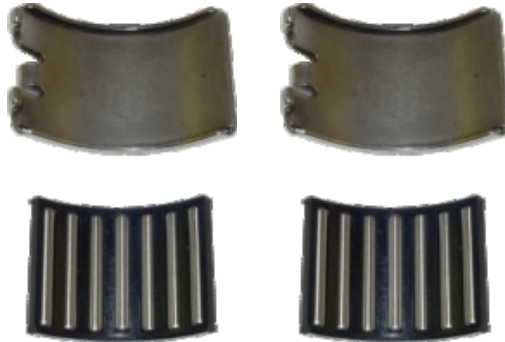

CALIPER ROLLER BEARING

APPLICATION: Maxx22

STP NO: 3W0068

OEM NO:

ER23
Roller Bearing