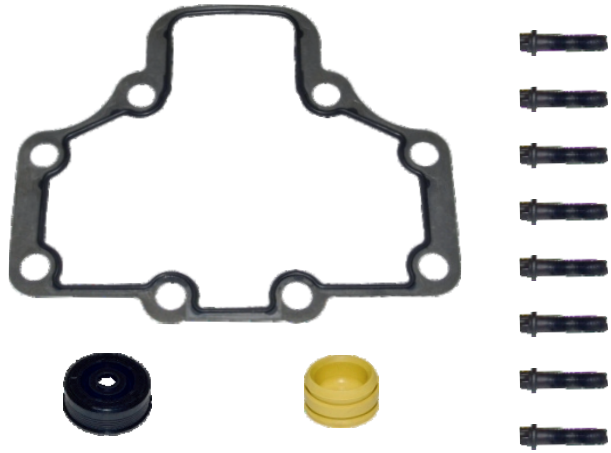

CALIPER COMPLETE SET

APPLICATION: SAF AXLE SET

STP NO: 3W0071

OEM NO:

3W0038

3W0014