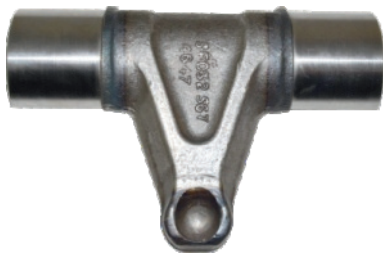

CALIPER LEVER (LEFT - RIGHT)

STP NO: 2M0124

OEM NO:

ET157
Lever