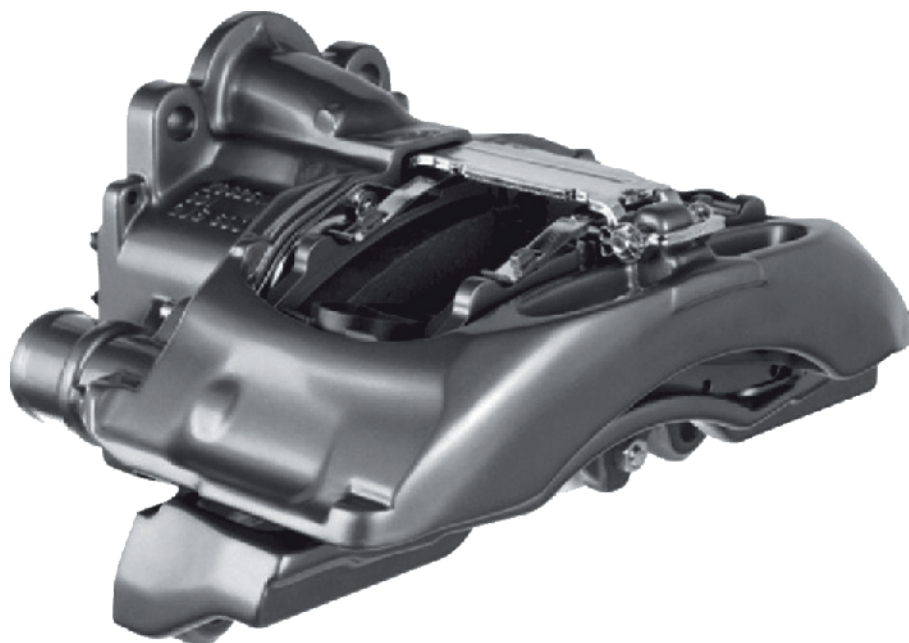

149

STALVOSS

KNORR

CALIPER TAPPET REPAIR KIT (69mm)

APPLICATION: SN6 / SN7 / SK7

STP NO: 1K0001

OEM NO:

EK15/ET41
Tappet and Boot