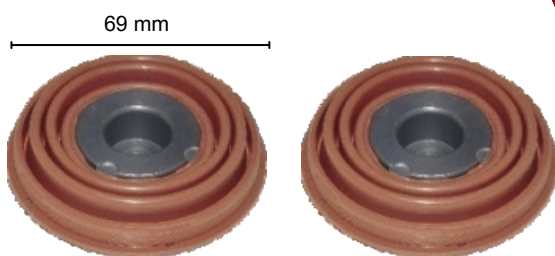

EB5
Bush

CALIPER TAPPET REPAIR KIT (69mm)

STP NO: 1K0009

OEM NO: K046523K50

APPLICATION: SL7 / SM7
NEW TYPE

EK15/ET43
Tappet and Boot

EK16
Dust Cover

Ø15xØ17/ 7mm

EB5
Bush

CALIPER TAPPET REPAIR KIT (69mm)

STP NO: 1K0010

OEM NO: K001929-81508226027-0004204282

APPLICATION: SN5 NEW TYPE

EK15/ET44
Tappet and Boot

Ø16xØ18/10mm

EB4
Bush