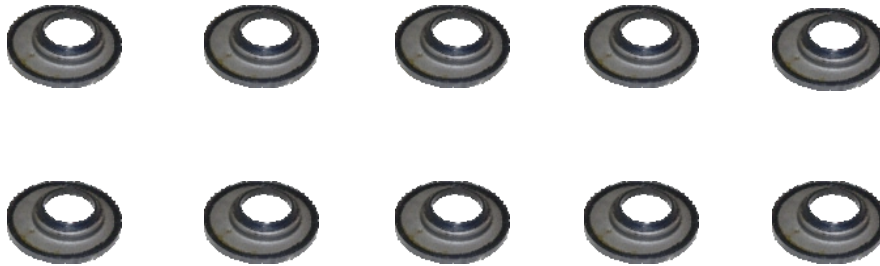

STP NO: 2M0064

OEM NO: 68322297PK10

APPLICATION: C DUCO
D DUCO
LE DUCO

EK39
Eccentric Seal $\text{Ø}28^* \text{Ø}63^* 14\text{mm}$

CALIPER ADJUSTING MECHANISM REPAIR KIT (RIGHT)

STP NO: 2M0065

OEM NO: MCK1237 - 3092263