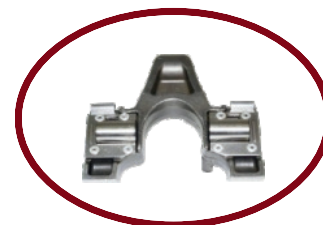

APPLICATION: SN6 / SN7 / SK7

STP NO: 1K0023

OEM NO:

ET56
Lever

CALIPER LEVER

APPLICATION: SN5

STP NO: 1K0024

OEM NO:

ET57
Lever

CALIPER LEVER

APPLICATION: SB5

STP NO: 1K0025

OEM NO:

ET58
Lever

CALIPER ROLLER BEARING

APPLICATION: SB6 / SB7

STP NO: 1K0026

OEM NO:

ER1
Roller Bearing

CALIPER ROLLER BEARING

APPLICATION: SN7 / SK7 / SN6

STP NO: 1K0027

OEM NO:

ER2
Roller Bearing

CALIPER ROLLER BEARING

APPLICATION: SB5 / SN5

STP NO: 1K0028

OEM NO:

ER3
Roller Bearing

CALIPER ROLLER BEARING

APPLICATION: SM7 / SL7

STP NO: 1K0029