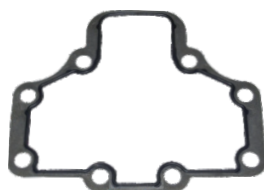

CALIPER REPAIR KIT

APPLICATION: 17,5

STP NO: 3W0033

OEM NO: 12999580VT - 81508226003 - 1517407

ECN3
Gasket 129*153mm