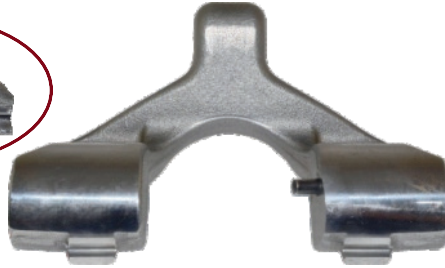

CALIPER LEVER

STP NO: 3W0062

OEM NO:

ET227
Lever

APPLICATION: Maxx22