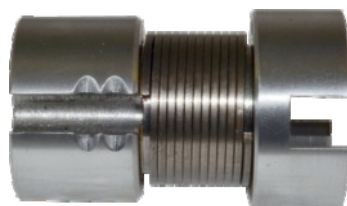

**CALIPER ADJUSTING MECHANISM
(LEFT)**

APPLICATION: ELSA 1

STP NO: 2M0085

OEM NO:

ET130
Adjusting Mechanism Clutch