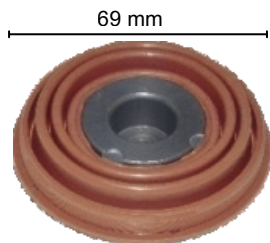

CALIPER TAPPET REPAIR KIT (69mm)

APPLICATION: SN5 NEW TYPE

STP NO: 1K0011

OEM NO:

EK15/ET44
Tappet and Boot