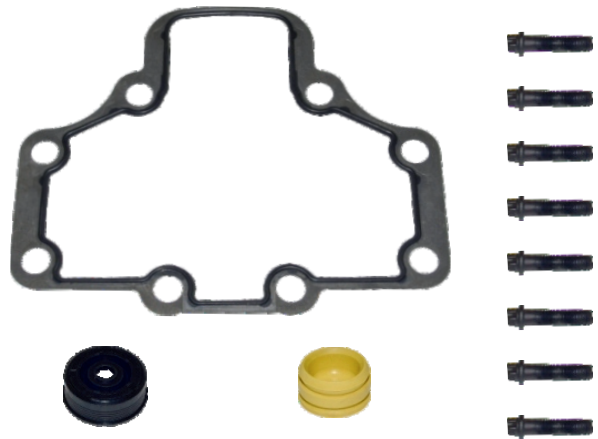

APPLICATION: MAN SET

STP NO: 3W0070

OEM NO:

3W0031

3W0014

3W0016

3W0002

3W0046