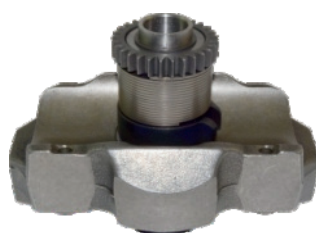

CALIPER BRIDGE ASSEMBLY

APPLICATION: Maxx22

STP NO: 3W0061

OEM NO:

ET246
Bridge

ET223
Calibration Bolt

EY28
Spring