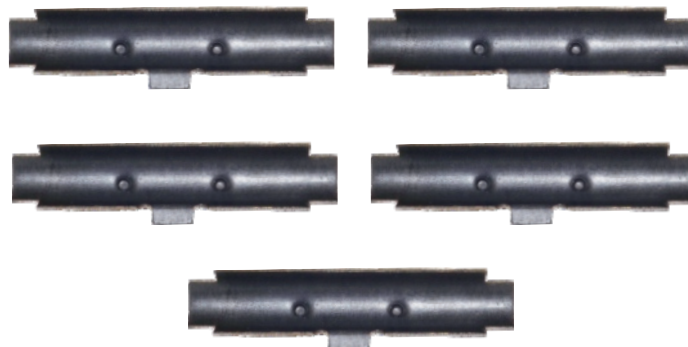

CALIPER LEVER BEARING

APPLICATION: SB / SN / SK
SL / SM

STP NO: 1K0151

OEM NO:

ES10

Lever Bearing

CALIPER BOOT AND METAL CAP REPAIR KIT

APPLICATION: SB7 / SN7

STP NO: 1K0152

OEM NO: K001301 - 81508226025

Metal Cap Ø54*Ø52*28mm

O-Ring Ø47*2,6mm

Boot Ø53*Ø46*40mm

Clamp Ø51*Ø27*36mm