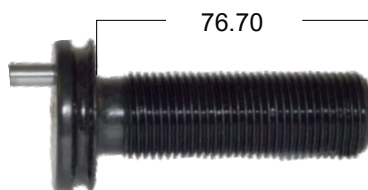

CALIPER CALIBRATION BOLT

APPLICATION: 19,5 - 22,5

STP NO: 3W0011

OEM NO:

ET188
Calibration Bolt