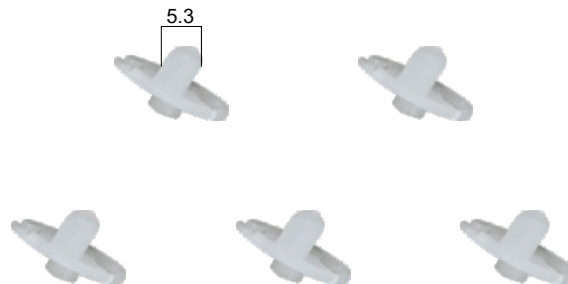

CALIPER SENSOR CLIP

STP NO: 1K0085
OEM NO:

APPLICATION: SB / SN / SK
SL / SM

EP21
Clip