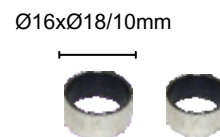

EB4
Bush

CALIPER TAPPET REPAIR KIT (69mm)

APPLICATION: SN6 / SN7 / SK7
NEW TYPE

STP NO: 1K0002-A

OEM NO: 0004204982-1689313-81508226031-1756389
K010603 K001300-K000366-K010603

EK15/ET41
Tappet and Boot

EK61
Dust Cover