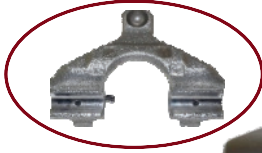

CALIPER LEVER

STP NO: 3W0062

OEM NO:

ET227
Lever

APPLICATION: Maxx22